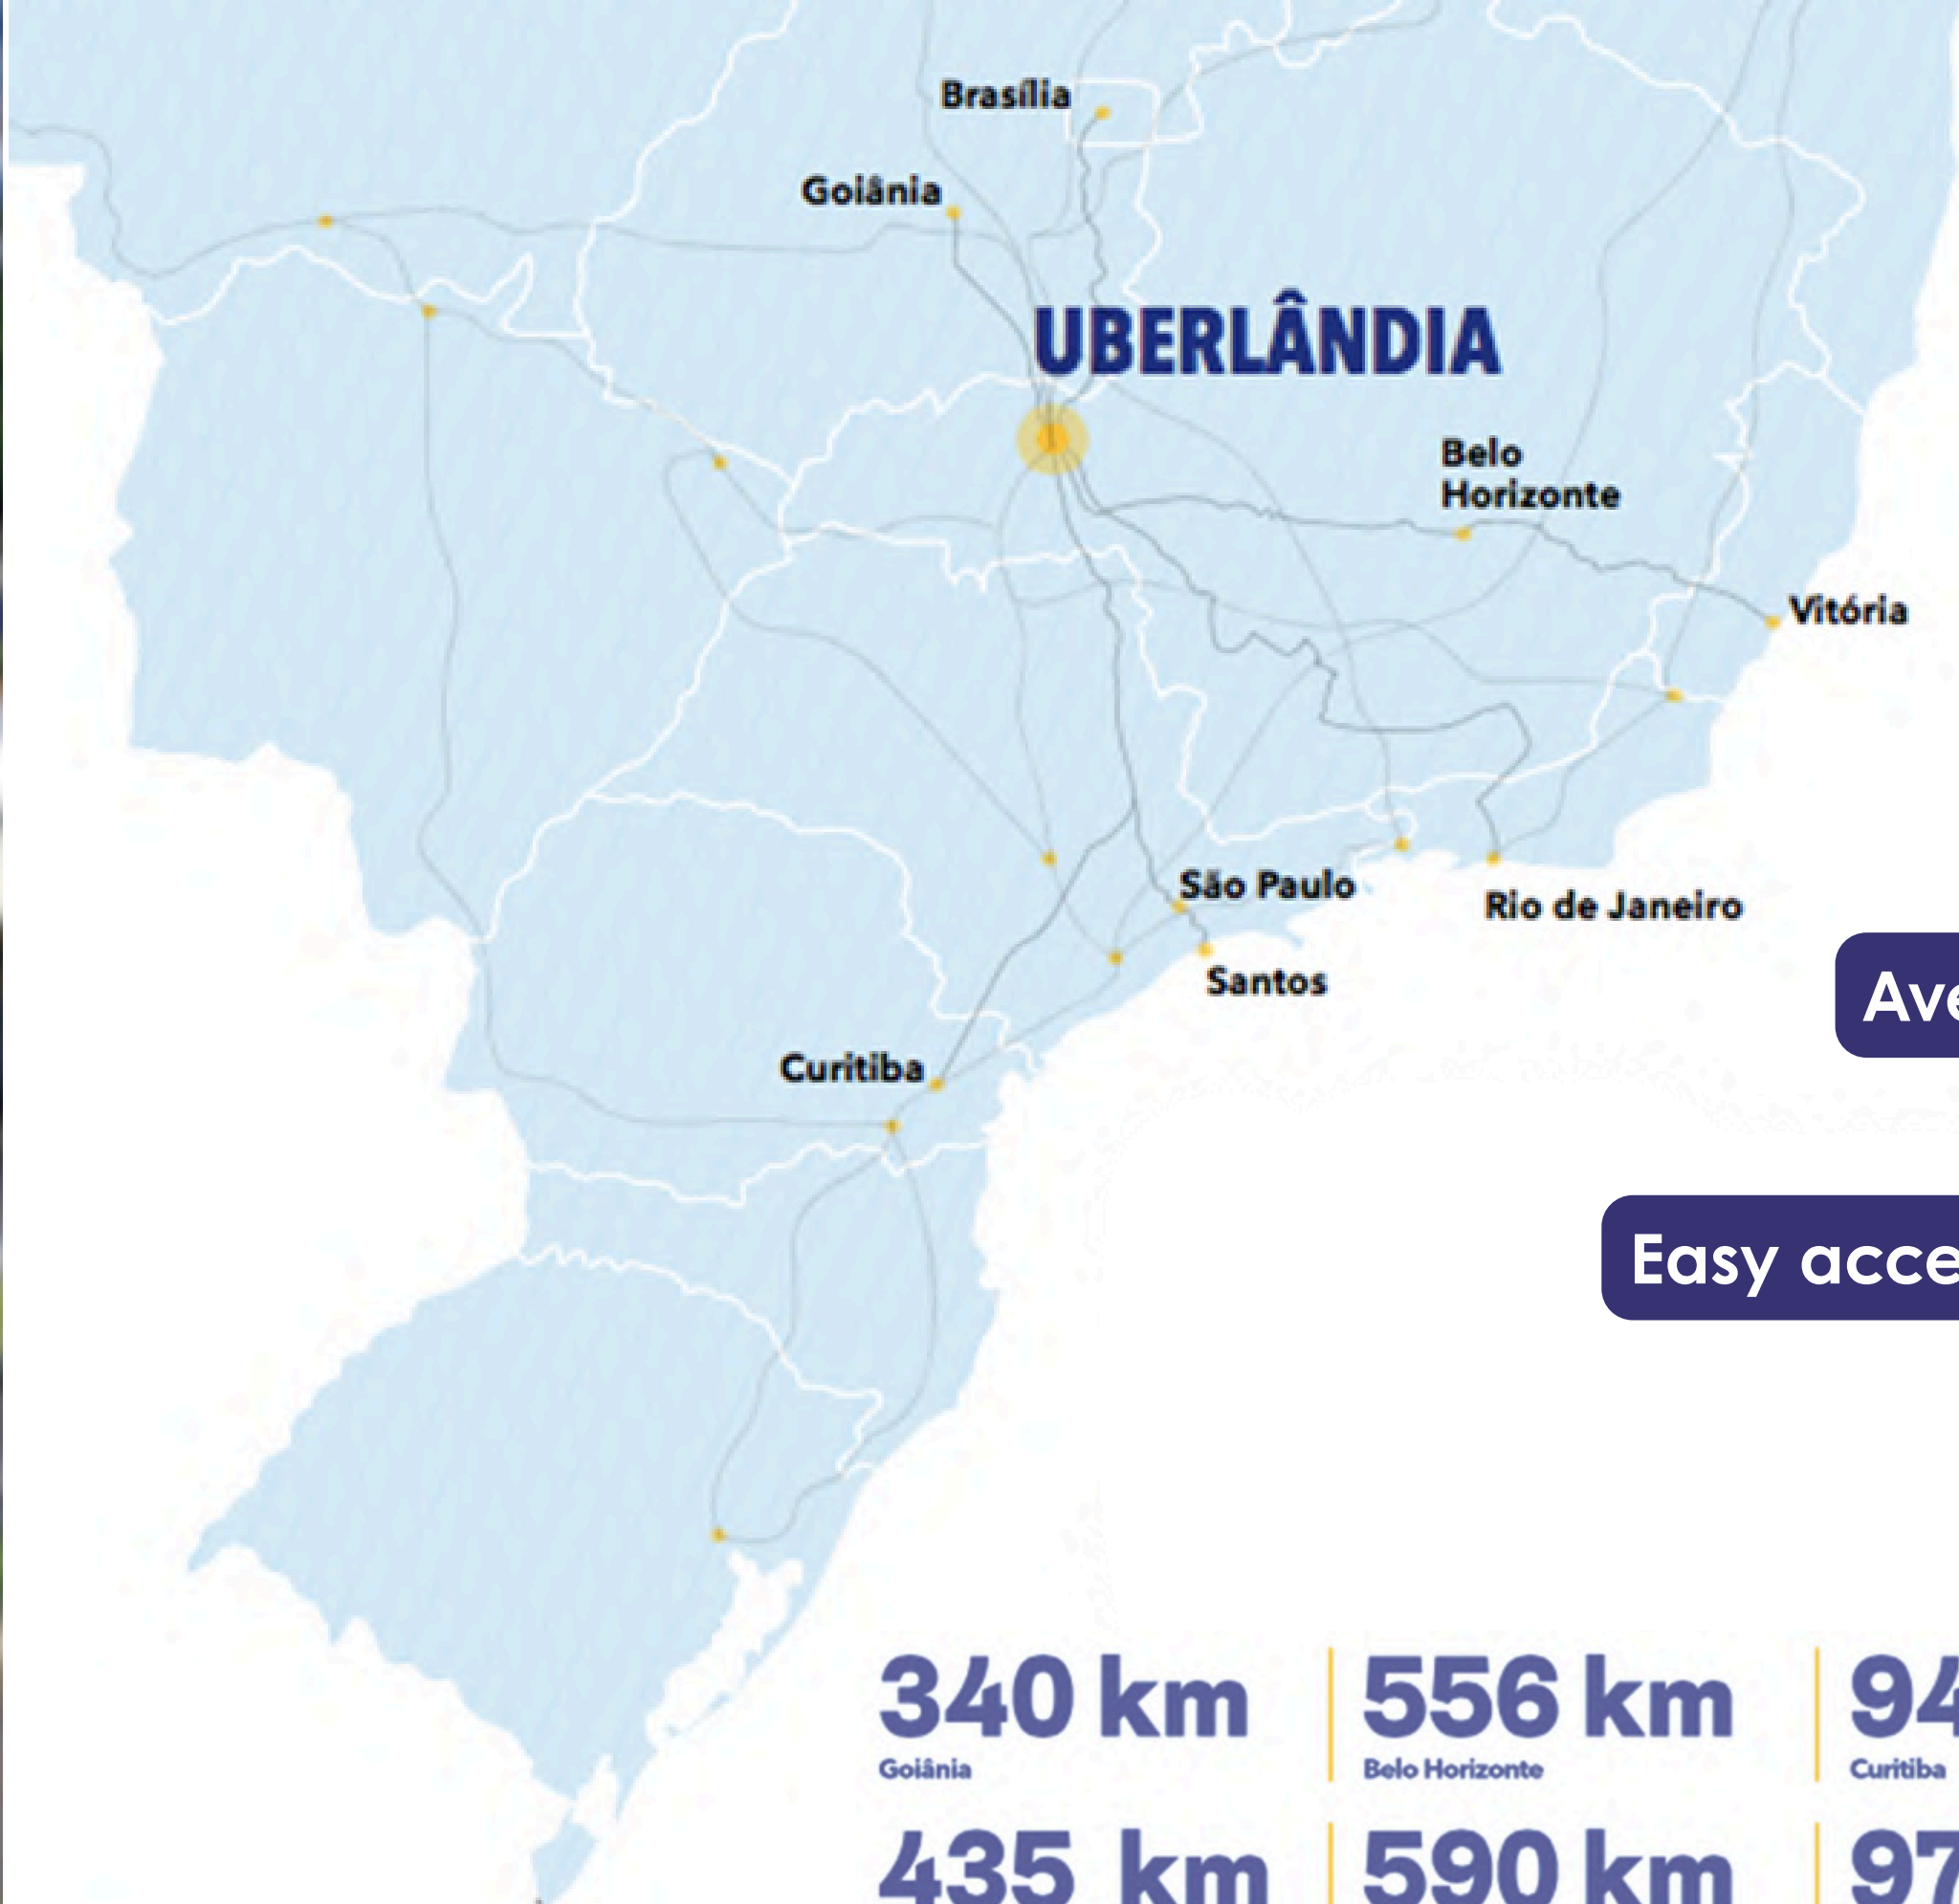

2nd largest city in MG

1st in basic sanitation in MG

2nd city in MG in number of startups

University hub: 2 public (UFU and IFTM) and various private universities

Local airport

Zero-fare bus for students

Average temperature: 23°C

Easy acces to main highways

340 km Goiânia	556 km Belo Horizonte	942 km Curitiba
435 km Brasília	590 km São Paulo	979 km Rio de Janeiro

Our campi

- 1 Santa Mônica
- 2 Glória
- 3 Educação Física
- 4 Umuarama