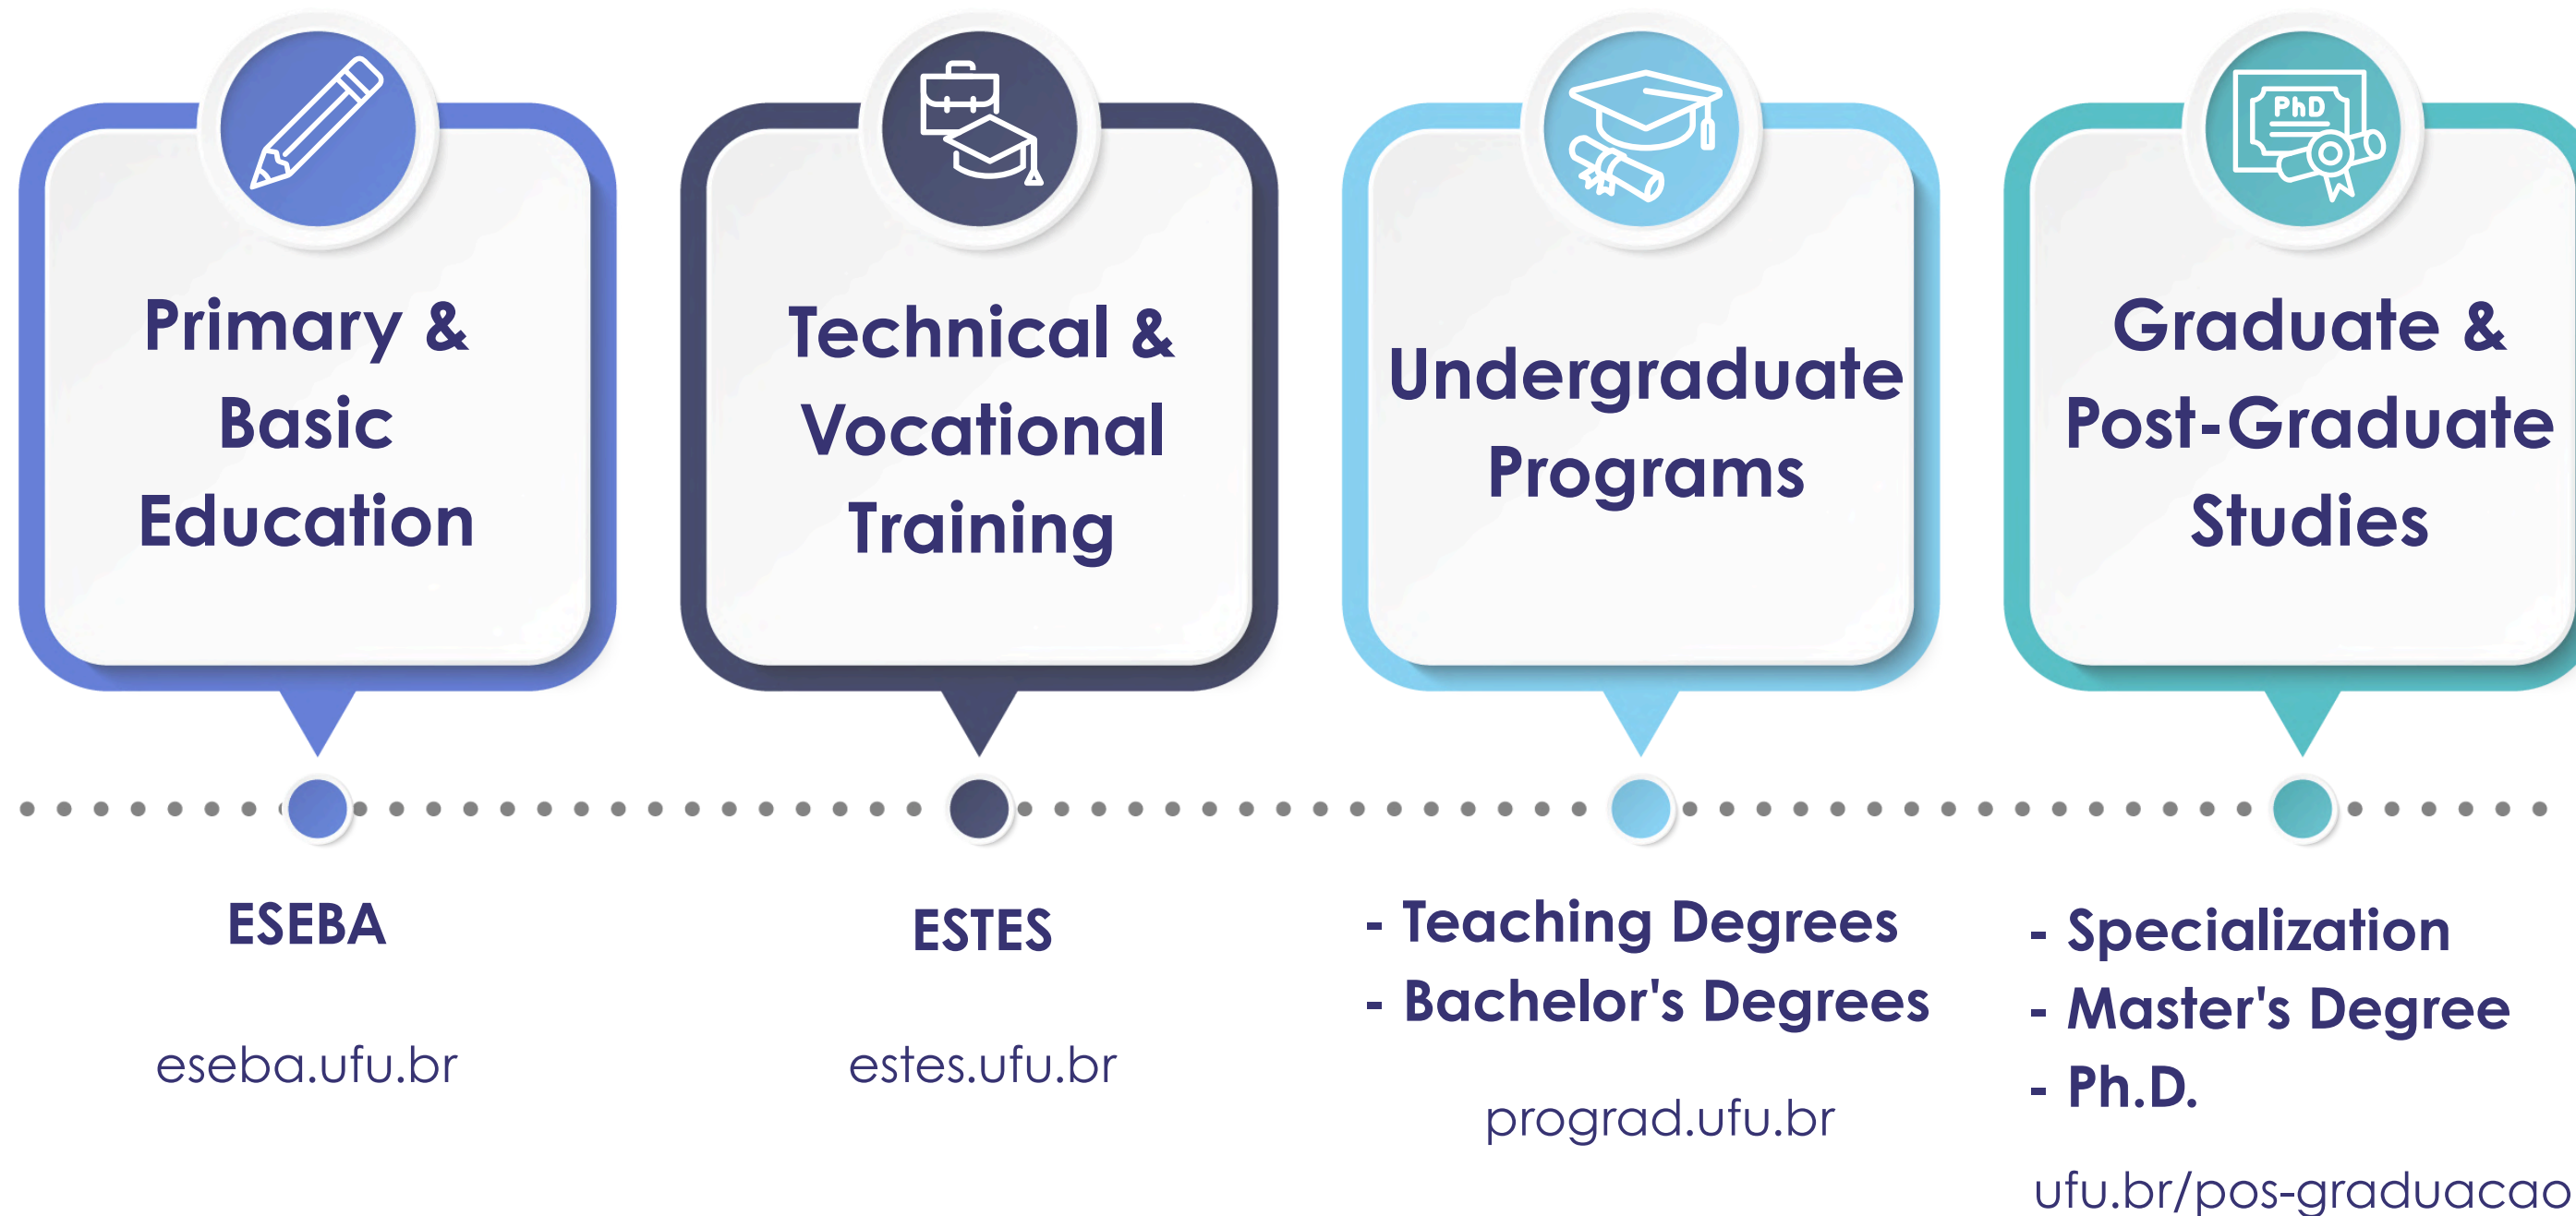

Get to know our institution

**Universidade
Federal de
Uberlândia**

Our levels of education

Our institutional numbers

+35k

+35.000
people

+28k

+28.000
enrolled
students