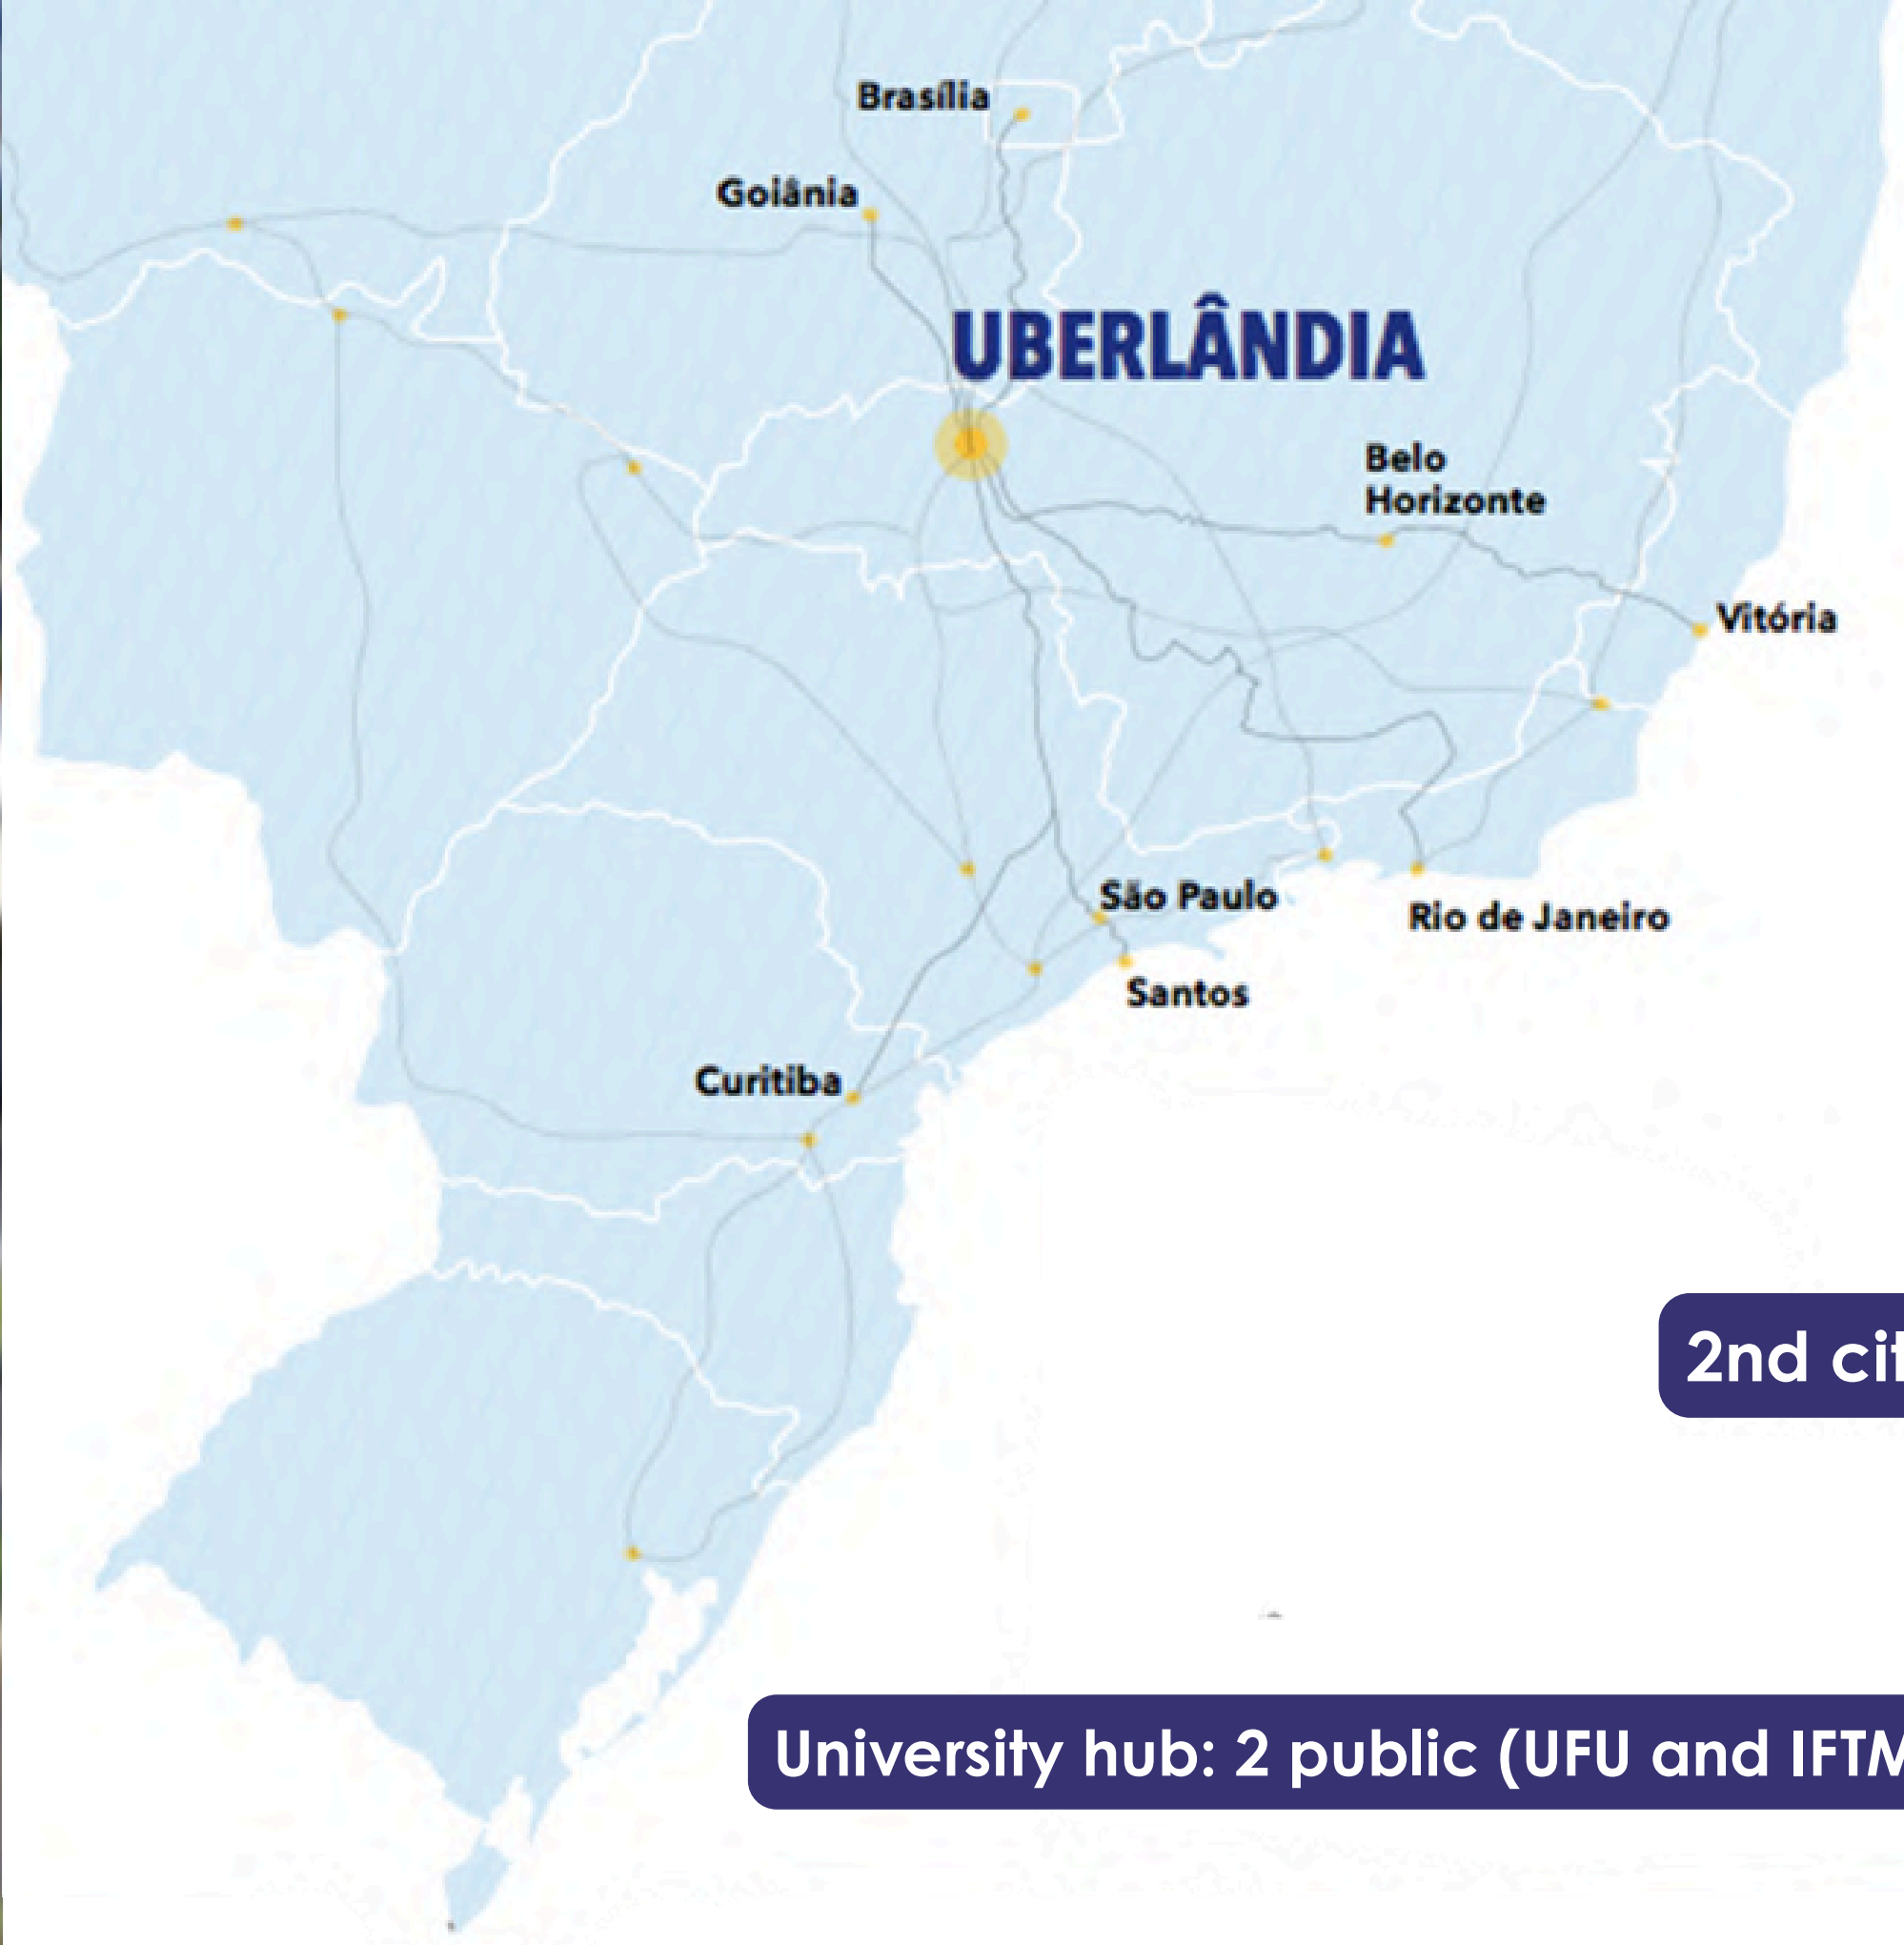

2nd largest city in MG

1st in basic sanitation in MG

2nd city in MG in number of startups

University hub: 2 public (UFU and IFTM) and various private universities

Local airport

Zero-fare bus for students

Average temperature: 23°C