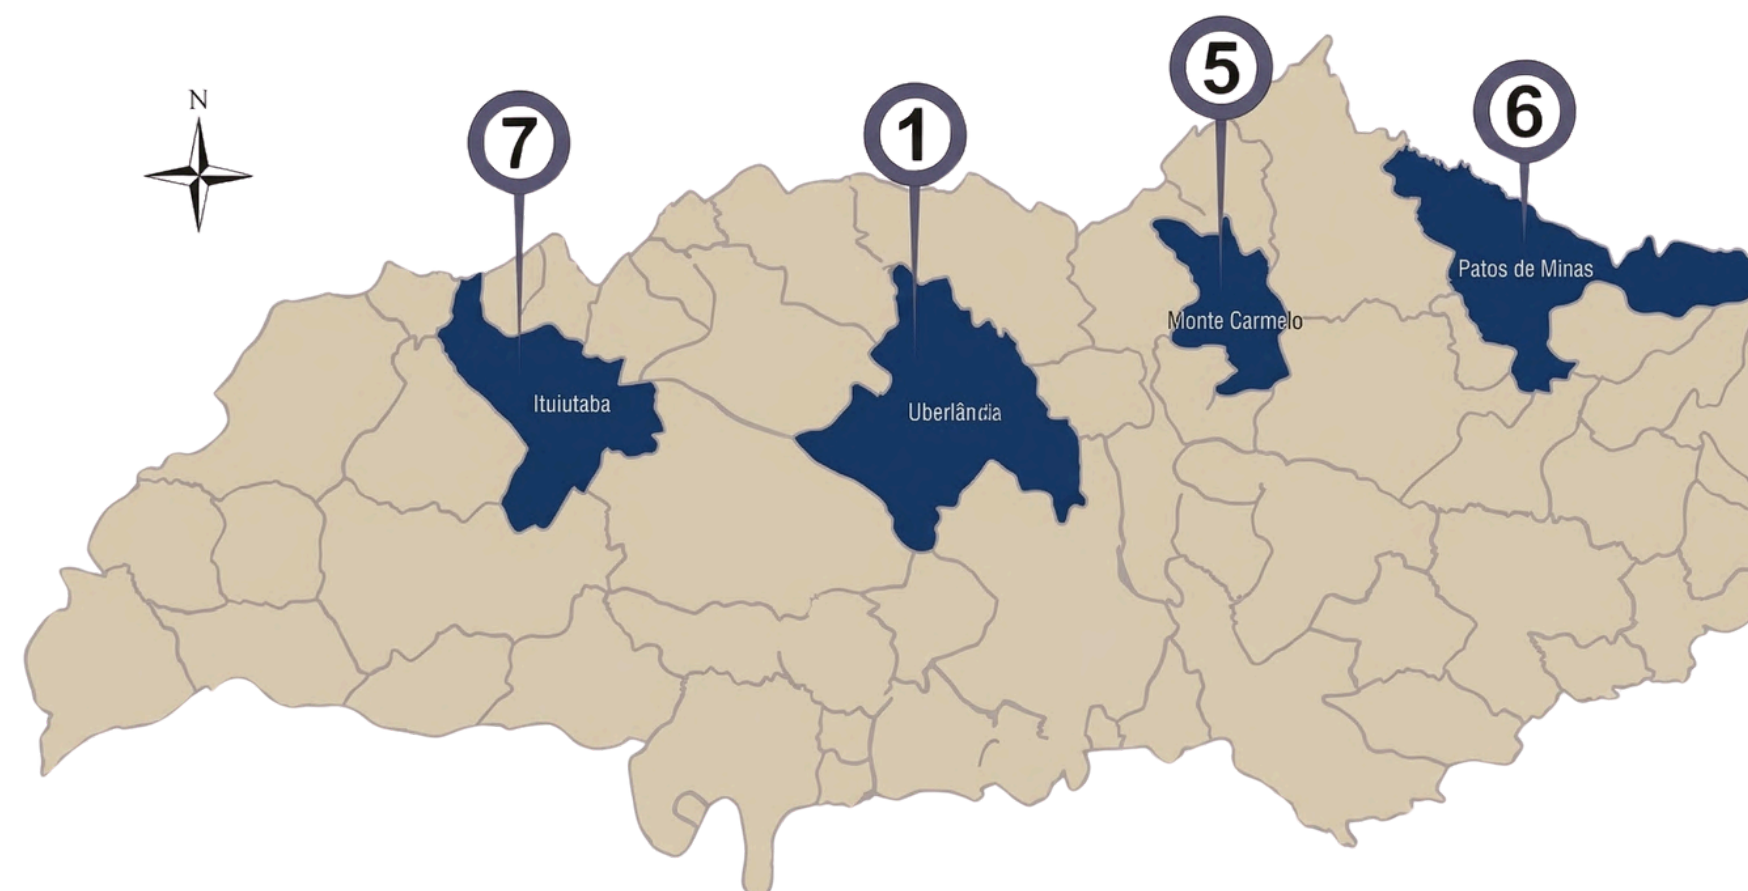

Our campi

- 1 Santa Mônica
- 2 Glória
- 3 Educação Física
- 4 Umuarama

- 5 Monte Carmelo
- 6 Patos de Minas
- 7 Pontal