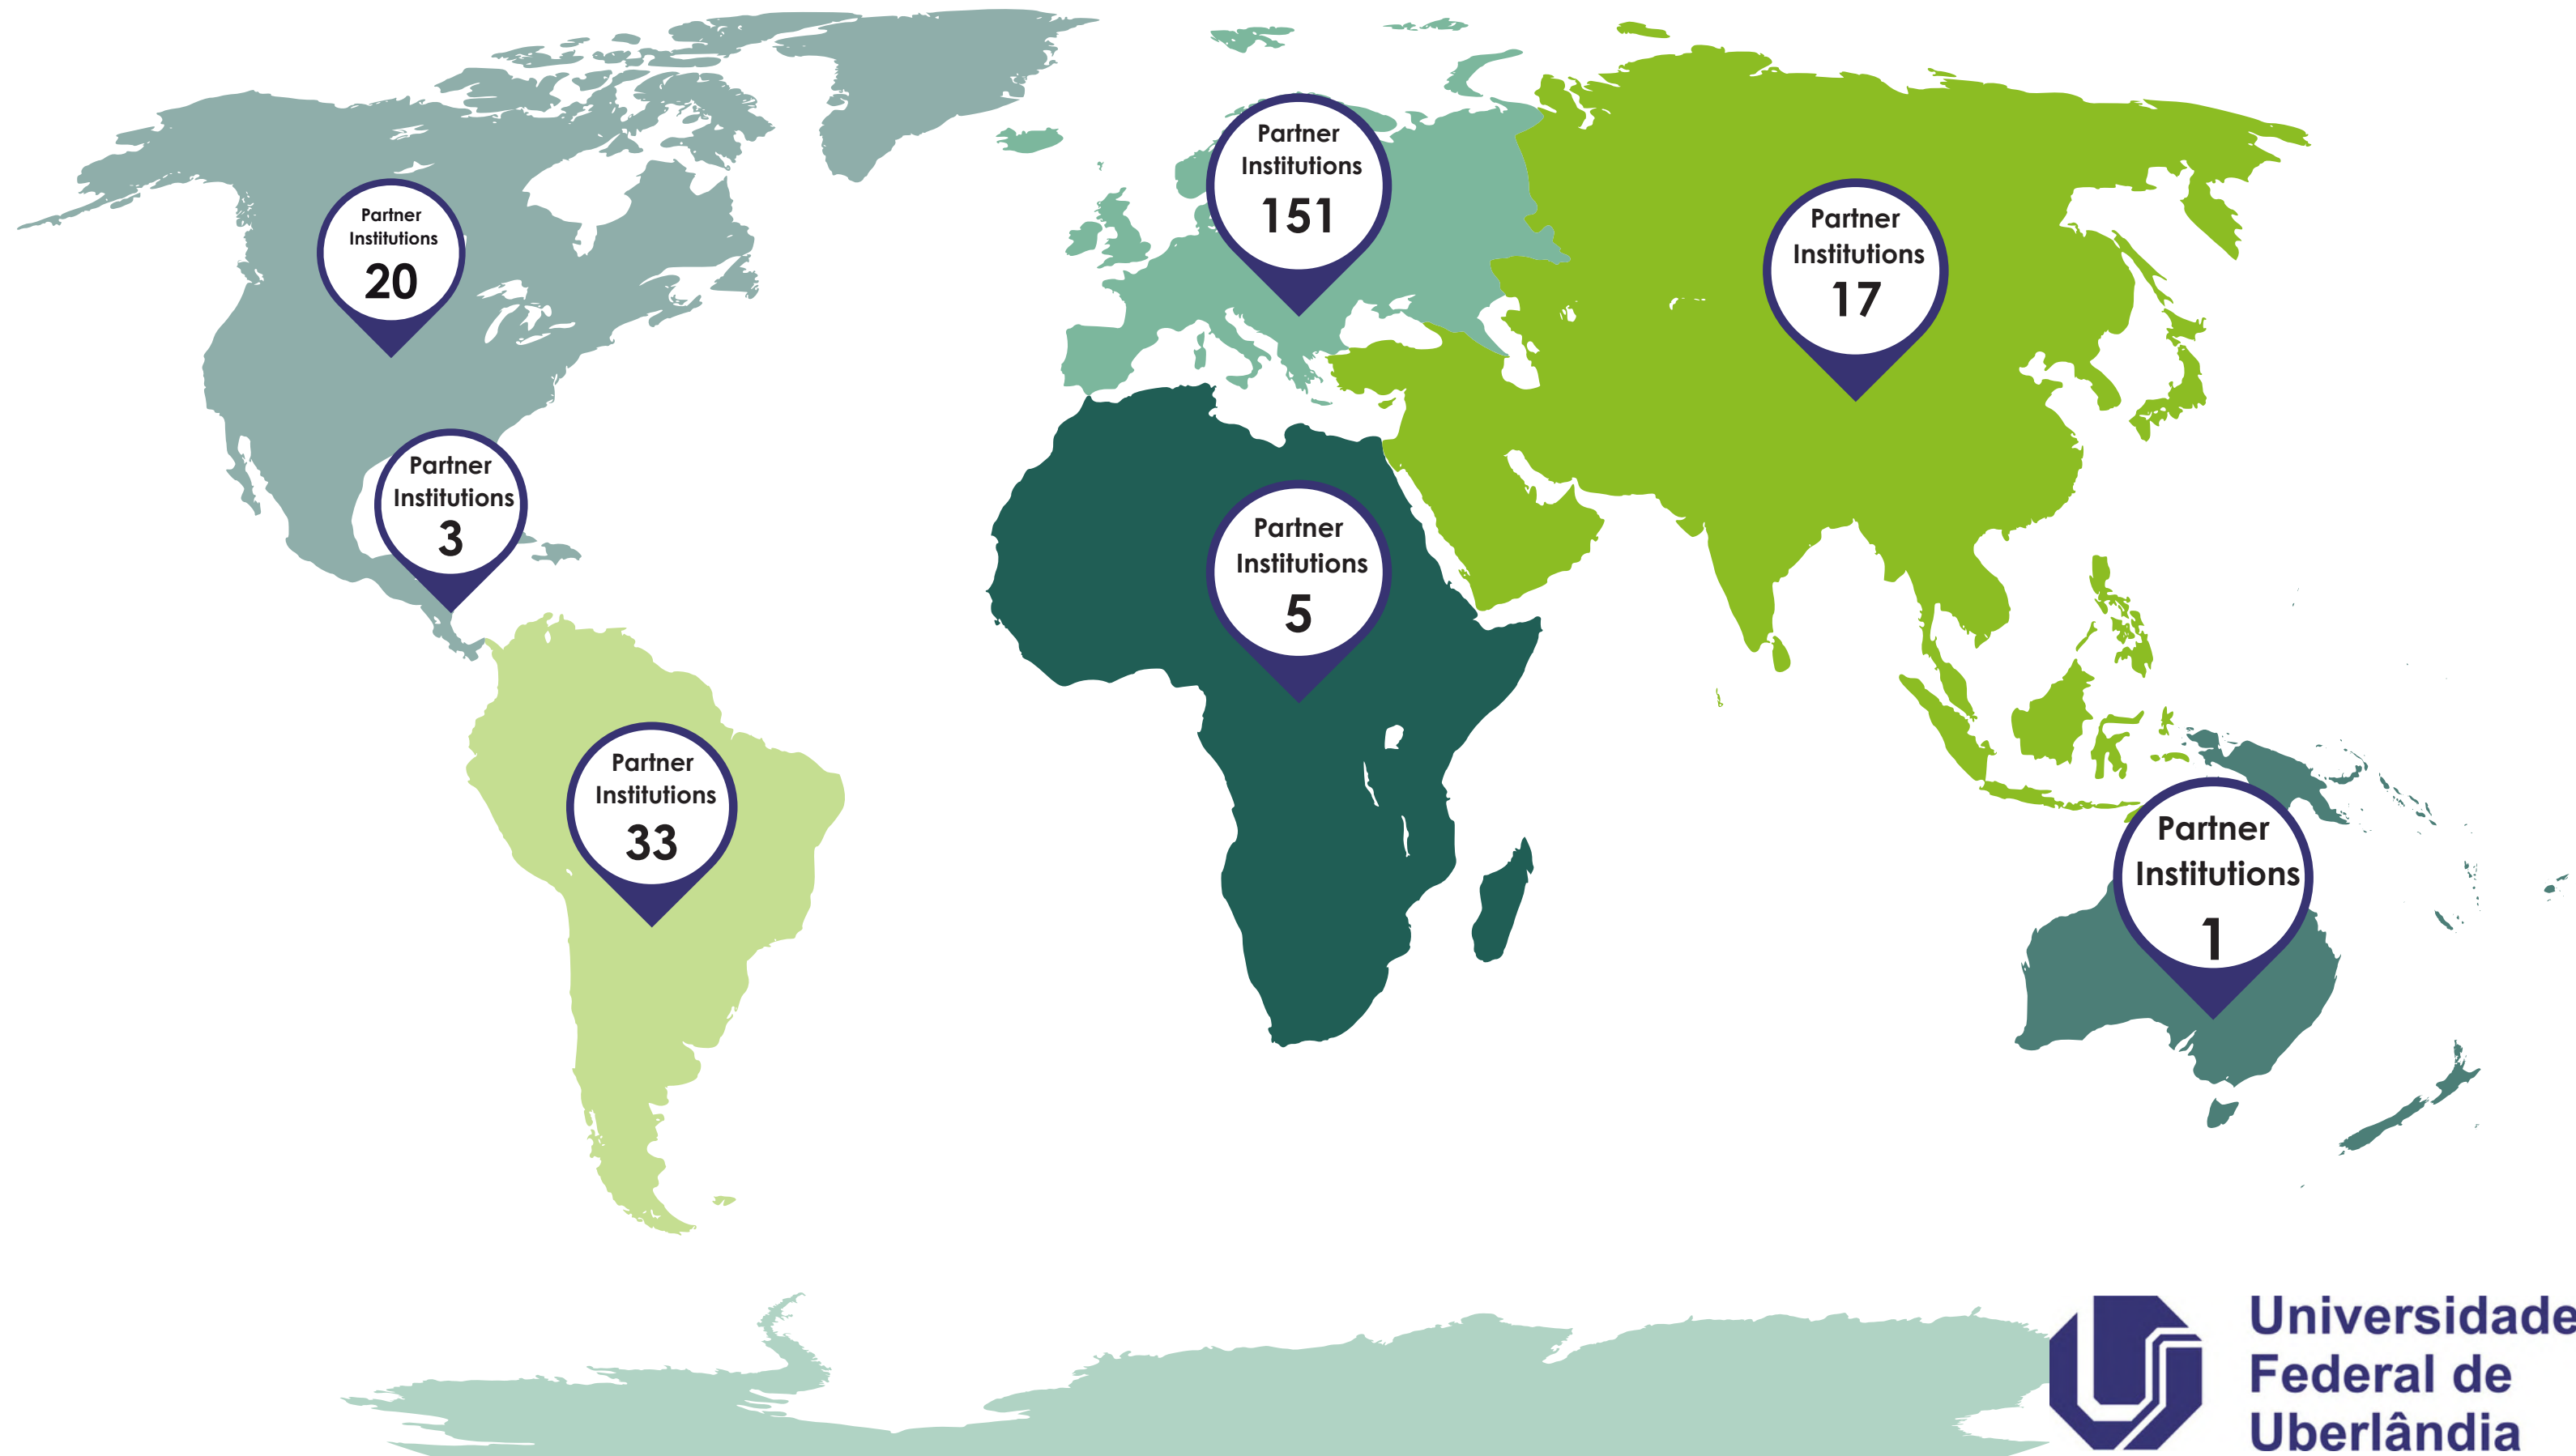

EMBRAPII: Brazilian Industrial Research and Innovation Company

**Universidade
Federal de
Uberlândia**

Get to know our international affairs office

**Universidade
Federal de
Uberlândia**

Our International numbers

+2.000
outgoing
students

+1.000
incoming
students

+40
international
servants

+210
partner
universities

+10
international
programs

+10 dual
degree
options

Our bilateral agreement numbers

By continent

International Associations and Networks

National Associations and Networks

focused on internationalization

**REDE
UNIMINAS**

Academic Support and Integration Programs

A banner with a blue background. On the left, a circular photo shows four diverse students smiling. To the right, a white icon depicts two figures shaking hands over a globe. Below the icon, the text 'Welcome to UFU' is written. Further down, a paragraph of text describes the course. At the bottom left, logos for UFU, DRII, and ProInt are displayed.