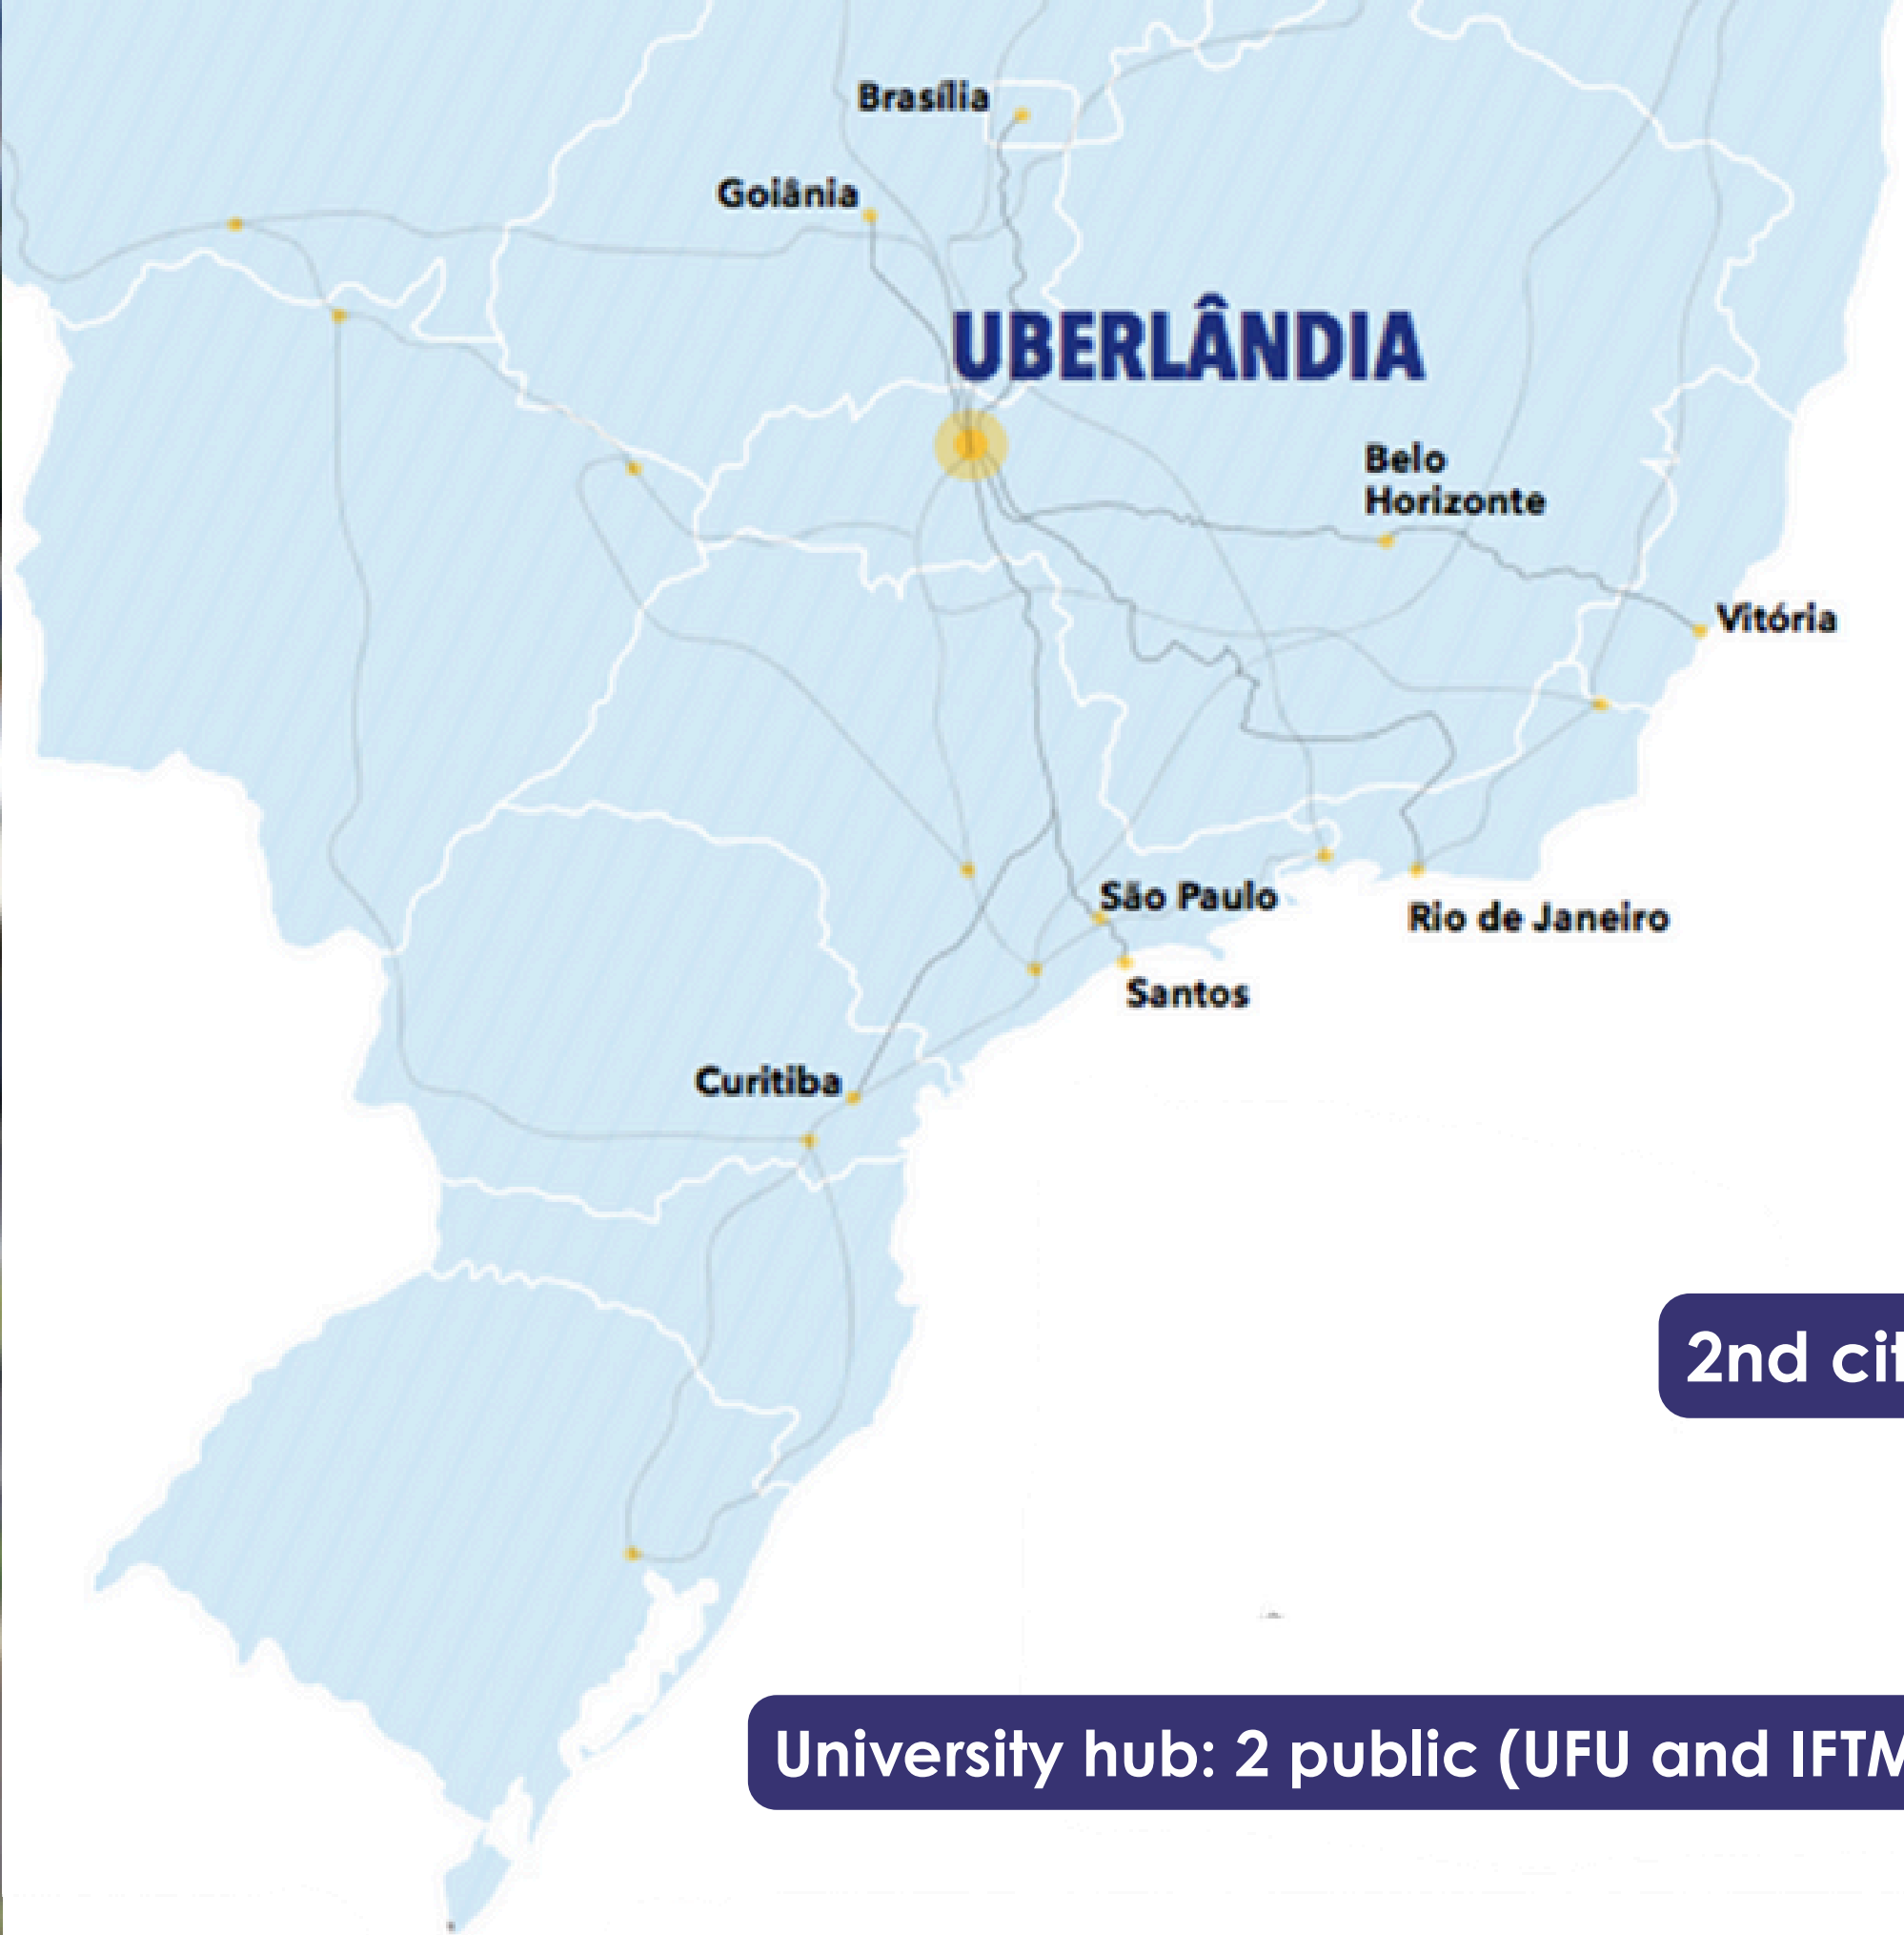

2nd largest city in MG

1st in basic sanitation in MG

2nd city in MG in number of startups

University hub: 2 public (UFU and IFTM) and various private universities

Local airport

Zero-fare bus for students

Average temperature: 23°C