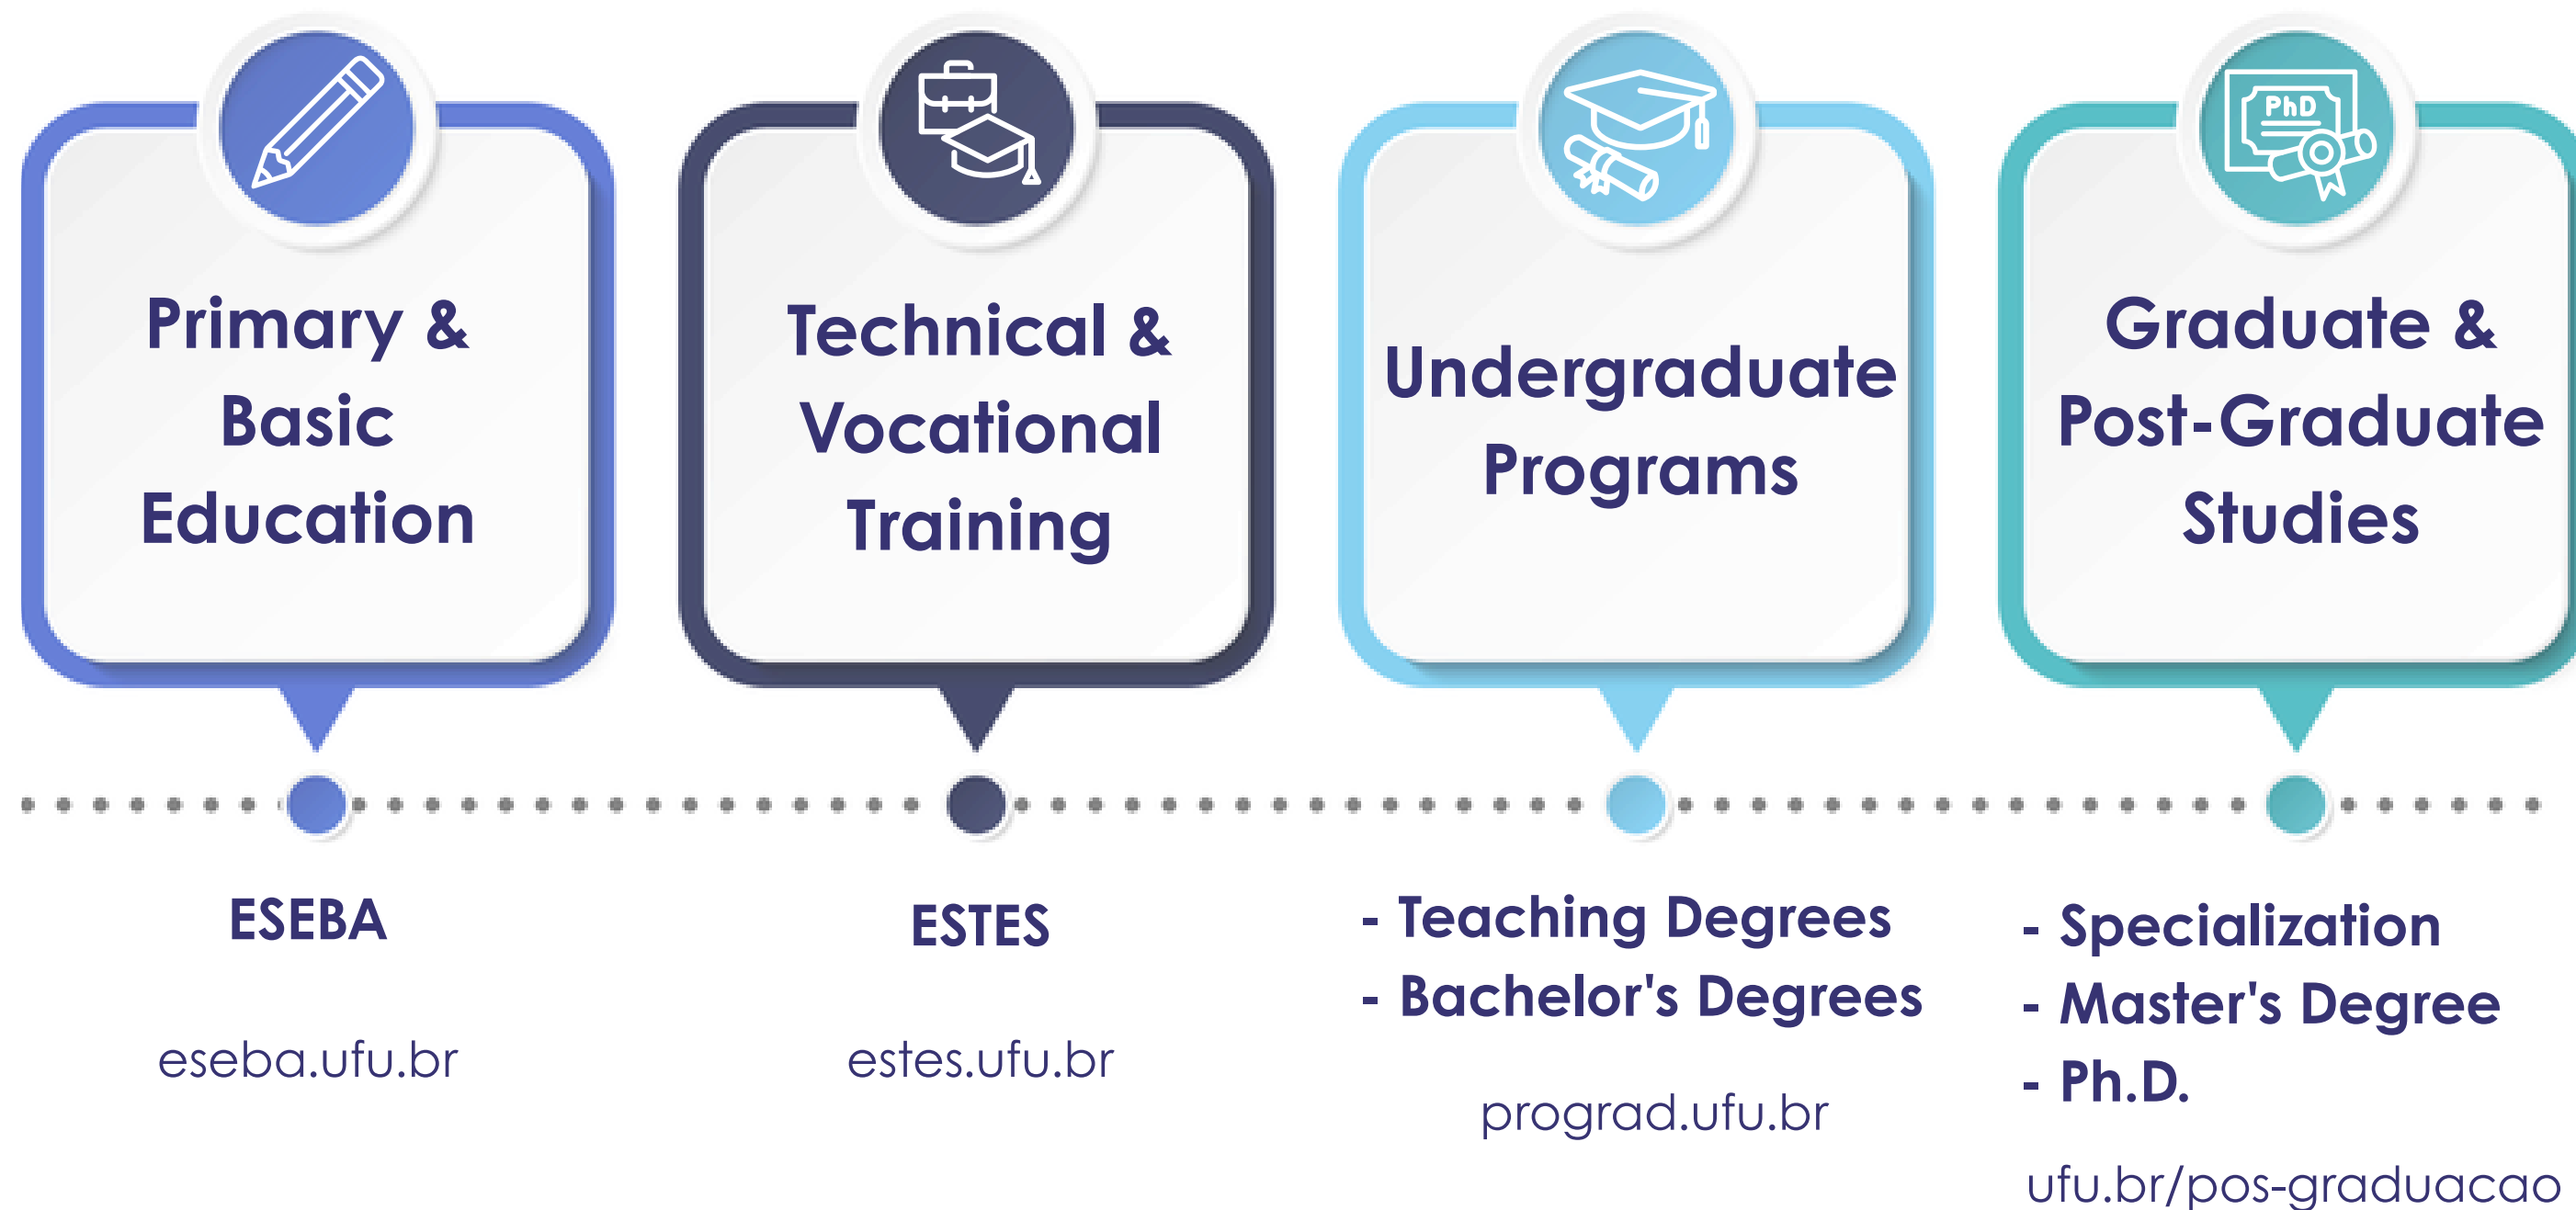

Our levels of education